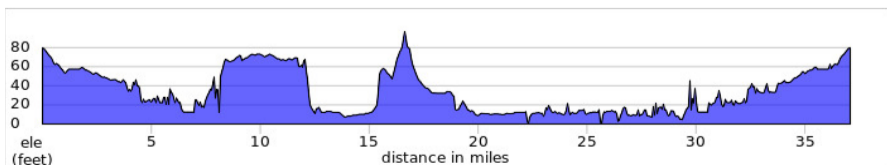

STARBUCKS COFFEE

7101 Yorktown #104 between Main & Goldenwest

16.7	R	<i>at MOD Pizza</i>	0.0
16.7	R	YORKTOWN	0.1
16.8	L	GOLDEN WEST	1.0
17.8	L	COAST HIGHWAY	1.1
18.9	R	6th ST (<i>toward beach</i>)	0.0
18.9	L	Path:Huntington Beach Bike Tr	0.7
19.6	L	Huntington St park entrance	0.0
19.6	R	COAST HIGHWAY	4.3
23.9	BR	Path:Sidewalk@Balboa Coves	0.0
23.9	BR	Path: under Newport Blvd	0.1
24.0	BL	Path:Sidewalk to Coast Hwy	0.1
24.1	BL	COAST HIGHWAY	1.8
25.9	L	BAYSIDE (<i>Consider Box Turn</i>)	0.5
26.4	to	Dunes Footbridge	0.1
26.5	thru	Dunes Parking lot -<i>exit @ gate</i>	0.1
26.6	L	BACK BAY DR	3.1
29.7	L	Path:Eastbluff Side Path to	0.3
30.0	L	Path:Bayview Trail@Jamboree	0.2
30.2	BL	Path:SanDiego Creek Trail	4.6
34.8	X	UNDER HARVARD	0.1
34.9	L	EXIT Trail to Harvard	0.1
35.0	R	HARVARD (North)	1.0
36.0	R	PASEO WESTPARK	0.2
36.2	L	HEARTHSTONE	0.1
36.3	R	IRVINE CENTER DR	0.7
37.0	L	DEERFIELD	0.1

July 4 2018 HB.xlsx

UPDATED: 6/11/2018

PLEASE report any crash to crash@bikeirvine.org
Lunch after ride @ SE corner of Culver & Michelson
<https://ridewithgps.com/routes/27761573>
Comments? Mailto:rides@bikeirvine.org

BCI July 4th Parade Ride

@Miles	Go	37 Miles - FLAT	Dist
0.0	R	IRVINE CENTER DR	1.0
1.0	L	HARVARD	3.9
4.9	R	UNIVERSITY	1.5
6.4	R	Path: NW corner @ MacArthur	0.0
6.4	BL	Connector to S D Creek Trail	0.1
6.5	L	Path: San Diego Creek Trail	0.3
6.8	L	Path: Bayview Trail (<i>over crk</i>)	0.2
7.0	L	Bayview Trail (@ Bayview Wy)	1.2
8.2	R	Exit Bayview Trail @ Driveway	0.0
8.2	L	UNIVERSITY DR	0.4
8.6	X	SANTA ANA AVE	0.0
8.6	to	DEL MAR (Name Change)	0.5
9.1	X	NEWPORT BLVD	0.0
9.1	to	FAIR (Name Change)	1.3
10.4	X	HARBOR BLVD	0.0
10.4	R	Path: Harbor Side Path	0.4
10.8	FL	Path: Golf Course Dr	0.5
11.3	JogL	TANAGER (West)	0.4
11.7	R	CANARY	0.2
11.9	L	ORIOLE	0.0
11.9	R	PLACENTIA	0.1
12.0	L	ADAMS	2.6
14.6	R	NEWLAND	0.5
15.1	L	YORKTOWN	1.3
16.4	X	MAIN (<i>Parade Route!</i>)	0.1
16.5	R	<i>into shopping center to</i>	

STARBUCKS COFFEE

7101 Yorktown #104 between Main & Goldenwest

16.7	R	<i>at MOD Pizza</i>	0.0
16.7	R	YORKTOWN	0.1
16.8	L	GOLDEN WEST	1.0
17.8	L	COAST HIGHWAY	1.1
18.9	R	6th ST (<i>toward beach</i>)	0.0
18.9	L	Path:Huntington Beach Bike Tr	0.7
19.6	L	Huntington St park entrance	0.0
19.6	R	COAST HIGHWAY	4.3
23.9	BR	Path:Sidewalk@Balboa Coves	0.0
23.9	BR	Path: under Newport Blvd	0.1
24.0	BL	Path:Sidewalk to Coast Hwy	0.1
24.1	BL	COAST HIGHWAY	1.8
25.9	L	BAYSIDE (<i>Consider Box Turn</i>)	0.5
26.4	to	Dunes Footbridge	0.1
26.5	thru	Dunes Parking lot -<i>exit @ gate</i>	0.1
26.6	L	BACK BAY DR	3.1
29.7	L	Path:Eastbluff Side Path to	0.3
30.0	L	Path:Bayview Trail@Jamboree	0.2
30.2	BL	Path:SanDiego Creek Trail	4.6
34.8	X	UNDER HARVARD	0.1
34.9	L	EXIT Trail to Harvard	0.1
35.0	R	HARVARD (North)	1.0
36.0	R	PASEO WESTPARK	0.2
36.2	L	HEARTHSTONE	0.1
36.3	R	IRVINE CENTER DR	0.7
37.0	L	DEERFIELD	0.1

July 4 2018 HB.xlsx

UPDATED: 6/11/2018