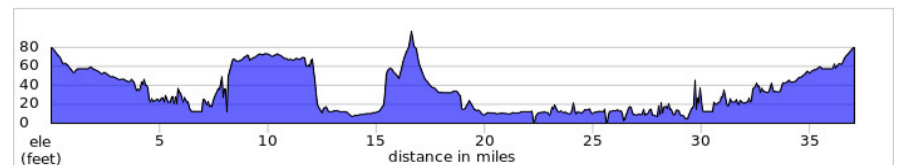

PLEASE report any crash to crash@bikeirvine.org
Lunch after ride @ SE corner of Culver & Michelson
<https://ridewithgps.com/routes/27761573>
Comments? Mailto:rides@bikeirvine.org