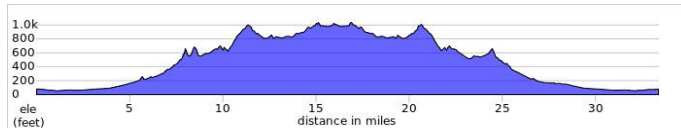

**BCI New Years Day 2020**

**MEDIUM**

	Miles	HILLY	Dist
R	0.0	IRVINE CENTER DR	1.1
R	1.1	HARVARD	0.8
L	1.9	WALNUT	0.9
R	2.8	TUSTIN RANCH	3.2
L	6.0	PIONEER WAY	0.1
R	6.1	PIONEER ROAD	1.6
L	7.7	JAMBOREE	1.7
R	9.4	E SANTIAGO CYN	6.4
U	15.8	SILVERADO CYN	0.1
R	15.9	E SANTIAGO / CHAPMAN	7.2
L	23.1	NEWPORT BLVD	0.1
R	23.2	into Shopping Ctr (to the right and down)	0.2

**CYRANO'S COFFEE  
NEWPORT & CHAPMAN**

R	23.4	NEWPORT	3.8
L	27.2	LA COLINA	1.3
R	28.5	TUSTIN RANCH	2.0
L	30.5	WALNUT	1.0
R	31.5	HARVARD	0.7
R	32.2	DEERFIELD	0.8
L	33.0	DEER SPRING	0.4
R	33.4	DEERWOOD	END