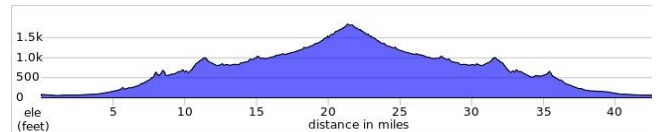

Questions/Comments: rides@bikeirvine.org
Report mishaps to crash@bikeirvine.org

NEW YEARS DAY 2020 - LONG