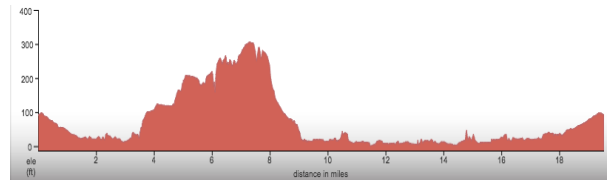

Short Cut:
<https://ridewithgps.com/routes/11728676>

Full Page - 2 options - DO NOT CUT PAPER