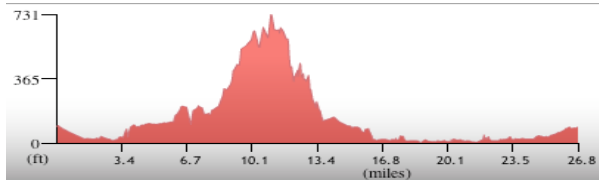

#6-s BCI TUESDAY MORNING
Total = 23.9 Miles SHORT CUT ROLLY

Miles	Go		Dist
0.0	E	UCP Parking Lot	0.1
0.1	R	BEECH TREE	0.1
0.2	R	UNIVERSITY	3.0
3.2	to	EASTBLUFF (name change)	0.4
3.6	R	VISTA DEL ORO	1.8
5.4	R	MAR VISTA	0.5
5.9	R	EASTBLUFF	0.1
6.0	to	FORD (name change)	0.7
6.7	BR	x MacArthur onto Side Path to	0.1
6.8	R	Newport Hills Trail to	0.6
7.4	R	NEWPORT HILLS DR	0.4
7.8	R	Harborview Trail Bikeway to	0.3
8.1	R	SAN MIGUEL DR	0.1
8.2	L	BAYWOOD	0.4
8.6	R	MARGUERITE	1.3
9.9	R	BAYSIDE DRIVE	2.3
12.2	R	into Shopping Cntr	

Short Cut →

SKIPS NEWPORT COAST

STARBUCKS

BAYSIDE @ PCH, NEWPORT

18.2	R	BAYSIDE	0.2
18.4	to	Enter "Dunes" /	0.2
18.6	to	Bike Bridge / exit 'Dunes'	0.3
18.9	L	BACK BAY DR	3.1
22.0	L	Eastbluff Side Path to	0.3
22.3	L	Bayview Trail Bikeway to	1.8
24.1	R	Connector: Irvine@University	0.0
24.1	R	IRVINE AVE	0.3
24.4	R	MESA DR	0.3
24.7	BL	BIRCH ST	1.5
26.2	L	VON KARMAN AVE	0.8
27.0	R	MICHELSON	2.3
29.3	R	ROYCE	0.2
29.5	R	BEECH TREE	0.1
29.6	R	UCP Parkinglot	0.1

STARBUCKS

BAYSIDE @ PCH, NEWPORT

12.3	R	BAYSIDE	0.3
12.6	to	Enter "Dunes" /	0.2
12.8	to	Bike Bridge / exit 'Dunes'	0.3
13.1	L	BACK BAY DR	3.1
16.2	L	Eastbluff Side Path to	0.2
16.4	L	Bayview Trail Bikeway to	1.8
18.2	R	Connector: Irvine@University	0.1
18.3	R	IRVINE AVE	0.2
18.5	R	MESA DR	0.3
18.8	BL	BIRCH ST	1.6
20.4	L	VON KARMAN AVE	0.7
21.1	R	MICHELSON	2.4
23.5	R	ROYCE	0.2
23.7	R	BEECH TREE	0.1
23.8	R	UCP Parkinglot	0.1

Bicycle Club of Irvine ~ www.Bikelrvine.org
ucp2sday.xls 6 (w Short) #6

UPDATED:1/24/2017

Lunch after ride @ SE corner of Culver & Michelson
PLEASE report any crash to crash@bikeirvine.org
<https://ridewithgps.com/routes/14751662>
Comments? Mailto:bill@bikeirvine.org

Bicycle Club of Irvine ~ www.Bikelrvine.org

UPDATED:1/24/2017