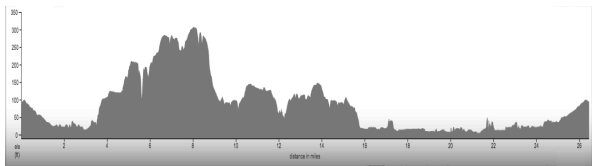

Lunch after ride @ SE corner of Culver & Michelson
PLEASE report any crash to crash@bikeirvine.org
<https://ridewithgps.com/routes/21690293>
2 Sided