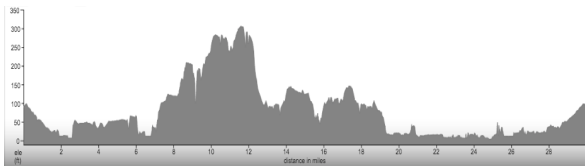

Short
Cut:
Turn
Over

Total = 26.5 Miles SHORT CUT #11s
+/--967'

Miles	Go		Dist
0.0	E	UCP Parking Lot	0.1
0.1	R	BEECH TREE	0.1
0.2	R	UNIVERSITY /	3.1
3.3	to	EASTBLUFF (name change) /	1.3
SKIPS Campus Von Karmen, Newport Dove Quail Birch Mesa Bayview Trail			
4.6	to	FORD (name change) /	0.8
5.4	to	BONITA CYN (name change)	0.4
5.8	R	MESA VIEW	0.1
5.9	L	FORD	0.3
6.2	R	SAN MIGUEL	1.4
7.6	L	PACIFIC VIEW / BAYWOOD	0.4
8.0	R	MARGUERITE	1.5
9.5	L	OCEAN	0.2
9.7	FL	POPPY	0.3
10.0	R	PCH	2.1
12.1	R	into	

RUBY'S DATE SHACK
PCH @ Crystal Cove

15.7	NW	Crystal Cove Trail (class 1)	1.3
17.0	R	Crystal Cove Trail (class 1)	0.2
17.2	R	PELICAN POINT	0.0
17.2	L	PCH	0.8
18.0	L	POPPY	0.3
18.3	FR	OCEAN	0.3
18.6	R	MARGUERITE	0.2
18.8	L	BAYSIDE	2.6
21.4	R	Newport Dunes Trail (class1)	0.6
22.0	L	BACK BAY DRIVE	3.3
25.3	L	Eastbluff Trail (side path)	0.2
25.5	L	Bayview Trail (side path)	0.2
25.7	BL	San Diego Creek Trail (cl 1)	2.7
28.4	R	MICHELSON	1.2
29.6	R	ROYCE	0.2
29.8	R	BEECH TREE LN	0.1
29.9	R	UCP Parking Lot	0.1

ucp2sday.xls 11 (w short) #11

UPDATED: 9/25/2017

Lunch after ride @ SE corner of Culver & Michelson
PLEASE report any crash to crash@bikeirvine.org
<http://ridewithgps.com/routes/11629804>
Comments? Mailto:bill@bikeirvine.org

RUBY'S DATE SHACK
PCH @ Crystal Cove

12.1	NW	Crystal Cove Trail (class 1)	1.4
13.5	R	Crystal Cove Trail (class 1)	0.1
13.6	R	PELICAN POINT	0.0
13.6	L	PCH	0.8
14.4	L	POPPY	0.3
14.7	FR	OCEAN	0.3
15.0	R	MARGUERITE	0.2
15.2	L	BAYSIDE	2.6
17.8	R	Newport Dunes Trail (class1)	0.7
18.5	L	BACK BAY DRIVE	3.2
21.7	L	Eastbluff Trail (side path)	0.3
22.0	L	Bayview Trail (side path)	0.2
22.2	BL	San Diego Creek Trail (cl 1)	2.7
24.9	R	MICHELSON	1.2
26.1	R	ROYCE	0.2
26.3	R	BEECH TREE LN	0.1
26.4	R	UCP Parking Lot	0.1

Bicycle Club of Irvine ~ www.BikeIrvine.org #11s

UPDATED: 1/24/2017