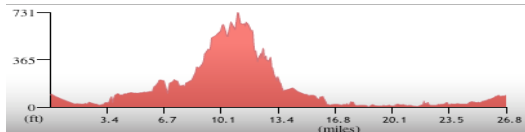

BCI TUESDAY MORNING #6
Total = 30.4 Miles ROLLY

Miles	Go	Dist
0.0	E UCP Parking Lot	0.1
0.1	R BEECH TREE	0.1
0.2	R UNIVERSITY	3.0
3.2	to EASTBLUFF (name change)	0.4
3.6	R VISTA DEL ORO	1.8
5.4	R MAR VISTA	0.5
5.9	R EASTBLUFF	0.1
6.0	to FORD (name change)	0.7
6.7	to BONITA CYN (name change)	1.7
8.4	R NEWPORT COAST	2.9
11.3	R PELICAN HILL	2.1
13.4	R NEWPORT COAST	0.3
13.7	R PCH	1.3
15.0	L POPPY	0.3
15.3	R OCEAN	0.2
15.5	R MARGUERITE	0.2
15.7	L BAYSIDE DRIVE	0.2
15.9	R IRIS AVE	0.1
16.0	L 1st AVE	0.1
16.1	R GOLDENROD AVE	0.1
16.2	R @ PCH to STARBUCKS or	0.0
16.2	L @ BRUEGGERS BAGELS	

Short
Cut:
Turn
Over

STARBUCKS or BRUEGGER's
GOLDENROD @ PCH, CDM

16.2		GOLDENROD AVE	0.1
16.3	R	2nd AVE	0.2
16.5	L	CARNATION AVE	0.1
16.6	R	BAYSIDE DRIVE	2.2
18.8	to	Enter "Dunes" /	0.2
19.0	to	Bike Bridge / exit 'Dunes'	0.3
19.3	L	BACK BAY DR	3.1
22.4	L	Eastbluff Side Path to	0.3
22.7	L	Bayview Trail @ Jamboree	0.4
23.1	L	Bayview Trail @ Bayview	1.3
24.4	R	Connector: Irvine@University	0.0
24.4	R	IRVINE AVE	0.3
24.7	R	MESA DR	0.3
25.0	BL	BIRCH ST	1.0
26.0	R	DOVE ST	0.4
26.4	L	NEWPORT PLACE DR	0.1
26.5	to	VON KARMAN AVE	1.2
27.7	R	MICHELSON	2.3
30.0	R	ROYCE	0.2
30.2	R	BEECH TREE	0.1
30.3	R	UCP Parkinglot	0.1

ucp2sday.xls 6 (w Short) #6

UPDATED:4/4/2017

PLEASE report any crash to crash@bikeirvine.org
Lunch after ride @ SE corner of Culver & Michelson
<https://ridewithgps.com/routes/14751662>

Comments? [Mailto:bill@bikeirvine.org](mailto:bill@bikeirvine.org)

Total = 24.6 Mile SHORT CUT ROLLY

Miles	Go	Dist
0.0	E UCP Parking Lot	0.1
0.1	R BEECH TREE	0.1
0.2	R UNIVERSITY	3.0
3.2	to EASTBLUFF (name change)	0.4
3.6	R VISTA DEL ORO	1.8
5.4	R MAR VISTA	0.5
5.9	R EASTBLUFF	0.1
6.0	to FORD (name change)	0.7

SKIPS NEWPORT COAST

6.7	BR	x MacArthur onto Side Path to	0.1
6.8	R	Newport Hills Trail to	0.6
7.4	R	NEWPORT HILLS DR	0.4
7.8	R	Harborview Trail Bikeway to	0.3
8.1	R	SAN MIGUEL DR	0.1
8.2	L	PACIFIC VIEW / BAYWOOD	0.4
8.6	R	MARGUERITE	1.3
9.9	R	BAYSIDE DRIVE	0.5
10.1	R	IRIS AVE	0.0
10.1	L	1st AVE	0.2
10.3	R	GOLDENROD AVE	0.1
10.4	R	@ PCH to STARBUCKS or	0.0
10.4	L	@ BRUEGGERS BAGELS	

STARBUCKS or BRUEGGER's
GOLDENROD @ PCH, CDM

10.4		GOLDENROD AVE	0.1
10.5	R	2nd AVE	0.2
10.7	L	CARNATION AVE	0.1
10.8	R	BAYSIDE DRIVE	2.2
13.0	to	Enter "Dunes" /	0.2
13.2	to	Bike Bridge / exit 'Dunes'	0.3
13.5	L	BACK BAY DR	3.1
16.6	L	Eastbluff Side Path to	0.2
16.8	L	Bayview Trail @ Jamboree	0.4
17.2	L	Bayview Trail @ Bayview	1.4
18.6	R	Connector: Irvine@University	0.0
18.6	R	IRVINE AVE	0.3
18.9	R	MESA DR	0.3
19.2	BL	BIRCH ST	1.0
20.2	R	DOVE ST	0.3
20.5	L	NEWPORT PLACE DR	0.2
20.7	to	VON KARMAN AVE	1.1
21.8	R	MICHELSON	2.4
24.2	R	ROYCE	0.2
24.4	R	BEECH TREE	0.1
24.5	R	UCP Parkinglot	0.1

Bicycle Club of Irvine ~ www.BikeIrvine.org

UPDATED:4/4/2017