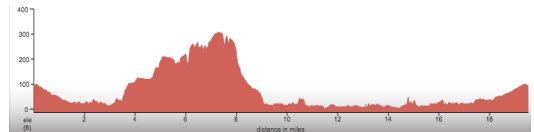

PLEASE report any crash to crash@bikeirvine.org
Lunch after ride @ SE corner of Culver & Michelson
<https://ridewithgps.com/routes/11728676>

2 Sided