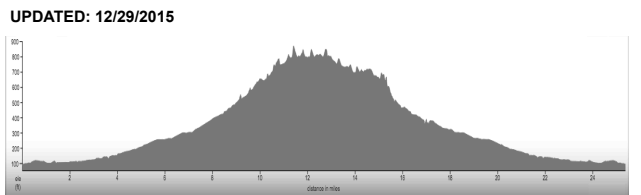

Lunch after ride @ SE corner of Culver & Michelson
PLEASE report any crash to crash@bikeirvine.org
<https://ridewithgps.com/routes/21690227>
Comments? Mailto:bill@bikeirvine.org