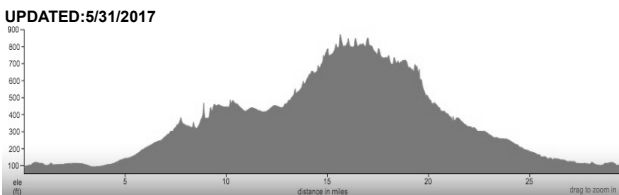

BCI TUESDAY MORNING #5
Total = 29.6 Miles +/-1260'

BCI TUESDAY MORNING #5s
Total = 25.4 Miles SHORT CUT +/-1040'

Miles	Go		Dist
0.0	E	UCP Parking Lot	0.1
0.1	L	BEECH TREE	0.1
0.2	R	ROYCE	0.3
0.5	L	YALE (bridge over freeway)	0.7
1.2	R	EAST YALE LOOP	2.1
3.3	R	YALE	3.5
6.8	L	Hicks Cnyn Trail (Class 1)	0.8
7.6	R	PORTOLA	2.4
10.0	R	PORTOLA SPRINGS	0.3
10.3	R	MODJESKA	0.6
10.9	L	IRVINE	1.8
12.7	L	ALTON	2.7
15.4	R	PORTOLA	1.2
16.6	R	GLEN RANCH	0.1
16.7		into Shopping Cntr	-16.7

Short
Cut:
Turn
Over

Miles	Go		Dist
0.0	E	UCP Parking Lot	0.1
0.1	L	BEECH TREE	0.1
0.2	R	ROYCE	0.3
0.5	L	YALE (bridge over freeway)	0.7
1.2	R	EAST YALE LOOP	1.3
2.5	R	BARRANCA	4.4

SKIPS
Yale, Hicks Cnyn.
Portola Springs
Modjeska
Irvine Blvd

6.9	L	ALTON	4.3
11.2	R	PORTOLA	1.2
12.4	R	GLEN RANCH	0.0
12.4		into Shopping Cntr	

STARBUCKS, DELI, WAHOOS
PORTOLA PKWY @ GLENN RANCH

16.7	L	exit parking lot	0.1
16.8	L	PORTOLA	0.4
17.2	L	LAKE FOREST	3.9
21.1	R	JERONIMO	1.2
22.3	L	ALTON	0.3
22.6	R	BARRANCA	3.5
26.1	L	VALLEY OAK	0.5
26.6	R	DOVE CREEK	0.4
27.0	L	ROYAL OAK	0.1
27.1	R	QUAIL CREEK	0.3
27.4	L	JEFFREY	0.1
27.5	R	Freeway Trail (Class 1)	0.9
28.4	R	Yale Connector	0.1
28.5	R	YALE (bridge over freeway)	0.6
29.1	R	ROYCE	0.3
29.4	L	BEECH TREE LN	0.1
29.5	R	UCP Parkinglot	0.1

ucp2sday.xls 5 (w short) #5

Lunch after ride @ SE corner of Culver & Michelson
PLEASE report any crash to crash@bikeirvine.org
<https://ridewithgps.com/routes/11629850>
Comments? Mailto:bill@bikeirvine.org

STARBUCKS, DELI, WAHOOS
PORTOLA PKWY @ GLENN RANCH

12.5	L	exit parking lot	0.1
12.6	L	PORTOLA	0.4
13.0	L	LAKE FOREST	3.8
16.8	R	JERONIMO	1.2
18.0	L	ALTON	0.4
18.4	R	BARRANCA	3.4
21.8	L	VALLEY OAK	0.6
22.4	R	DOVE CREEK	0.4
22.8	L	ROYAL OAK	0.1
22.9	R	QUAIL CREEK	0.4
23.3	L	JEFFREY	0.0
23.3	R	Freeway Trail (Class 1)	0.9
24.2	R	Yale Connector	0.1
24.3	R	YALE (bridge over freeway)	0.6
24.9	R	ROYCE	0.3
25.2	L	BEECH TREE LN	0.1
25.3	R	UCP Parkinglot	

Bicycle Club of Irvine ~ www.BikeIrvine.org #5s