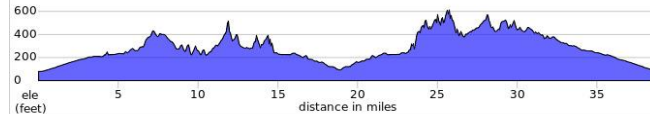

Qustions/comments: rides@bikeirvine.org

Report mishaps to crash@bikeirvine.org

TURKEYBURNER-M2