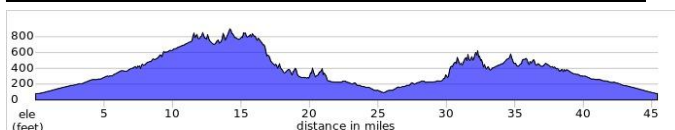

Qustions/comments: rides@bikeirvine.orgReport mishaps to crash@bikeirvine.org**TURKEYBURNER-M2**

BCI TURKEY BURNER - LONG

45 Miles

	Miles		Dist
L	0.1	IRVINE CTR DR	3.4
L	3.5	BARRANCA	1.8
L	5.3	ALTON	0.9
R	6.2	TOLEDO	2.3
L	8.5	EL TORO	2.8
R	11.3	SANTA MARGARITA	0.7
R	12.0	MARGUERITE	0.8
L	12.8	OLYMPIAD/FELIPE	4.1
R	16.9	OSO PARKWAY	1.9
L	18.8	CABOT	2.2
L	21.0	PASEO DE COLINAS	0.4
R	21.4	CAMINO CAPISTRANO	3.9
L	25.3	DEL OBISPO	0.1
R	25.4	PLAZA DRIVE	0.1

STARBUCKS

Plaza Del Obispo Shpng Ctr

Exit Plaza onto Camino Capistrano

R	25.5	CAMINO CAPISTRANO	3.7
R	29.2	AVERY PARKWAY	0.2
L	29.4	MARGUERITE	4.7
L	34.1	JERONIMO	5.2
L	39.3	ALTON	0.3
R	39.6	BARRANCA	1.5
R	41.1	TECHNOLOGY	1.4
R	42.5	LAGUNA CYN / OAK CYN	0.4
L	42.9	VALLEY OAK	0.3
R	43.2	IRVINE CTR DRIVE	1.9
R	45.1	DEERWOOD	END