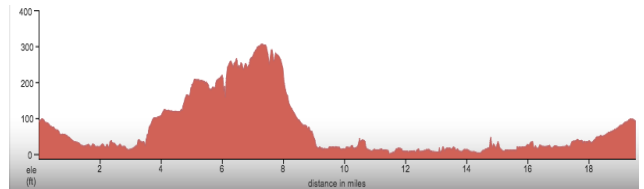

Lunch after ride @ SE corner of Culver & Michelson
PLEASE report any crash to crash@bikeirvine.org
<https://ridewithgps.com/routes/11728676>

Comments? Mailto:bill@bikeirvine.org