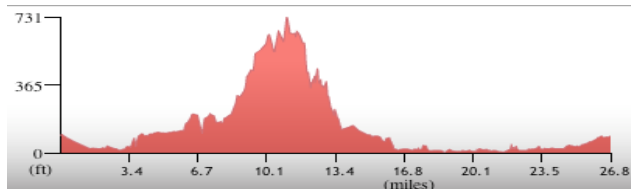

BCI TUESDAY MORNING

Total = 26.8 Miles

ROLLY

Miles	Go		Dist
0.0	E	UCP Parking Lot	0.1
0.1	R	BEECH TREE	0.1
0.2	R	UNIVERSITY	3.0
3.2	to	EASTBLUFF (name change)	0.4
3.6	R	VISTA DEL ORO	1.8
5.4	R	MAR VISTA	0.5
5.9	R	EASTBLUFF	0.1
6.0	to	FORD (name change)	0.7
6.7	to	BONITA CYN (name change)	1.7
8.4	R	NEWPORT COAST	2.9
11.3	R	PELICAN HILL	2.1
13.4	R	NEWPORT COAST	0.3
13.7	R	PCH	1.3
15.0	L	POPPY	0.3
15.3	R	OCEAN	0.2
15.5	R	MARGUERITE	0.2
15.7	L	BAYSIDE DRIVE	1.7
17.4	R	into Shopping Cntr	

THE WAFFLE AFFAIR

BAYSIDE @ JAMBOREE, NEWPORT

17.5	R	BAYSIDE	0.9
18.4	to	Enter "Dunes" /	0.2
18.6	to	Bike Bridge / exit 'Dunes'	0.3
18.9	L	BACK BAY DR	3.1
22.0	L	Eastbluff Side Path to	0.3
22.3	L	Bayview Trail Bikeway to	0.2
22.5	L	San Diego Creek Bikeway	2.5
25.0	L	over bridge	0.2
25.2	R	MICHELSON	1.2
26.4	R	ROYCE	0.2
26.6	R	BEECH TREE	0.1
26.7	R	UCP Parkinglot	0.1

Bicycle Club of Irvine ~ www.Bikelrvine.org
ucp2sday.xls WAFFLES Newport #6

UPDATED:06/28/2016

Lunch after ride @ SE corner of Culver & Michelson
PLEASE report any crash to crash@bikeirvine.org
<http://ridewithgps.com/routes/11728676>

Comments? Mailto:bill@bikeirvine.org

2 sided - or don't cut

BCI TUESDAY MORNING

Total = 19.5 Miles SHORT CUT

ROLLY

Miles	Go		Dist
0.0	E	UCP Parking Lot	0.1
0.1	R	BEECH TREE	0.1
0.2	R	UNIVERSITY	3.0
3.2	to	EASTBLUFF (name change)	0.4
3.6	to	FORD (name change)	1.8

SKIP CLIMB OVER
NEWPORT COAST

5.4	BR	x MacArthur onto Side Path to	0.1
5.5	R	Newport Hills Trail to	0.6
6.1	R	NEWPORT HILLS DR	0.4
6.5	R	Harborview Trail Bikeway to	0.2
6.7	R	SAN MIGUEL DR	0.2
6.9	L	BAYWOOD	0.4
7.3	R	MARGUERITE	1.2
8.5	L	BAYSIDE DRIVE	1.7
10.2	R	into Shopping Cntr	

THE WAFFLE AFFAIR

BAYSIDE @ JAMBOREE, NEWPORT

10.3	R	BAYSIDE	0.9
11.2	to	Enter "Dunes" /	0.2
11.4	to	Bike Bridge / exit 'Dunes'	0.3
11.7	L	BACK BAY DR	3.1
14.8	L	Eastbluff Side Path to	0.3
15.1	L	Bayview Trail Bikeway to	0.2
15.3	L	San Diego Creek Bikeway	2.5
17.8	L	over bridge	0.2
18.0	R	MICHELSON	1.2
19.2	R	ROYCE	0.1
19.3	R	BEECH TREE	0.1
19.4	R	UCP Parkinglot	0.1

Bicycle Club of Irvine ~ www.Bikelrvine.org
ucp2sday.xls WAFFLES Newport #6S

UPDATED:06/28/2016