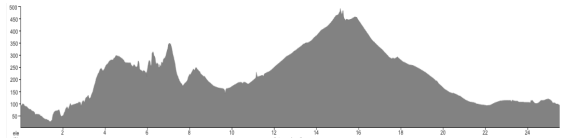

PANERA BREAD/STARBUCKS

SAND CANYON@IRVINE BLVD; Woodbury

17.8	L	IRVINE BLVD (West)	1.6
------	---	--------------------	-----

SKIP NORTHWOOD MAZES:
 GROVELAND
 SPRING MEADOW
 MAJESTY, ENCORE
 PARAGON, PORTOLA
 YALE, ARBORWOOD
 ARBORWOOD, CITRUSGLEN
 MEADOWOOD

19.4	L	YALE	2.8
22.2	R	W YALE LOOP	2.1
24.3	R	YALE /Bridge over 405/ YALE	0.8
25.1	R	ROYCE	0.2
25.3	L	BEECH TREE	0.1
25.4	R	UCP Parkinglot	0.1

Bicycle Club of Irvine ~ www.BikeIrvine.org #8s

UPDATED: 12/29/2017