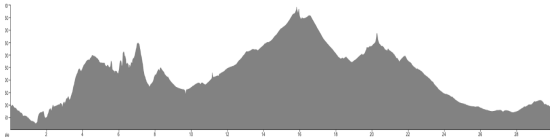

BCI TUESDAY MORNING #8
Total = 29.9 Miles +/-1173'

Miles	Go	Dist	
0.0	E	UCP Parking Lot	0.1
0.1	R	BEECH TREE	0.1
0.2	R	UNIVERSITY	1.2
1.4	L	HARVARD	0.8
2.2	R	CALIFORNIA	0.2
2.4	L	CAMPUS	0.7
3.1	R	TURTLE ROCK DR	2.1
5.2	R	SUNNYHILL	0.2
5.4	L	Crosswalk at Shady Canyon	0.1
5.5	to	Trail connector side walk	0.0
5.5	L	Shady Canyon Trail Bikeway	1.5
7.0	R	@ summit cross grass to road	0.0
7.0	L	SHADY CANYON DR	0.7
7.7	R	QUAIL HILL (Circle,1st exit)	1.0
8.7	↻	LAGUNA CYN(Circle,2nd exit)	2.1
10.8	R	SAND CANYON	0.4
11.2	R	MARINE WAY	1.2
12.4	L	SKYHAWK	0.6
13.0	↻	GREAT PARK BLVD	0.7
13.7	R	BOSQUE (Circle,1st exit)	1.0
14.7	R	IRVINE BLVD	0.5
15.2	L	MODJESKA	0.6
15.8	L	PORTOLA SPRINGS	0.3
16.1	L	PORTOLA PKWY	0.5
16.6	L	RIDGE VALLEY	0.9
17.5	R	IRVINE BLVD	0.6
18.1	L	CLASSIC / VIRTUOSO	0.1
		into Shopping Center:	

Short
Cut:
Turn
Over

PANERA BREAD/STARBUCKS

SAND CANYON@IRVINE BLVD; Woodbury

18.6	L	IRVINE BLVD (West)	0.3
18.9	R	GROVELAND	0.2
19.1	R	SPRING MEADOW	0.1
19.2	L	MAJESTY	0.2
19.4	L	ENCORE	0.1
19.5	R	PARAGON	0.2
19.7	L	PORTOLA PKWY	1.6
21.3	L	YALE	0.2
21.5	L	ARBORWOOD	0.4
21.9	R	CITRUSGLEN	0.1
22.0	R	MEADOWOOD	0.2
22.2	L	YALE	3.7
25.9	R	W YALE LOOP	2.8
28.7	R	YALE /Bridge over 405/ YALE	0.7
29.4	R	ROYCE	0.3
29.7	L	BEECH TREE	0.1
29.8	R	UCP Parkinglot	0.1

Short
Cut:
Turn
Over

ucp2sday.xls 8 (w short) #8

UPDATED: 12/29/2017

Lunch after ride @ SE corner of Culver & Michelson
PLEASE report any crash to crash@bikeirvine.org
<https://ridewithgps.com/routes/24710673>

Comments? Mailto:bill@bikeirvine.org

Total = 25.5 Miles SHORT CUT #8s
+/-1024'

Miles	Go	Dist	
0.0	E	UCP Parking Lot	0.1
0.1	R	BEECH TREE	0.1
0.2	R	UNIVERSITY	1.2
1.4	L	HARVARD	0.8
2.2	R	CALIFORNIA	0.2
2.4	L	CAMPUS	0.7
3.1	R	TURTLE ROCK DR	2.1
5.2	R	SUNNYHILL	0.2
5.4	L	Crosswalk at Shady Canyon	0.1
5.5	to	Trail connector side walk	0.0
5.5	L	Shady Canyon Trail Bikeway	1.5
7.0	R	@ summit cross grass to road	0.0
7.0	L	SHADY CANYON DR	0.7
7.7	R	QUAIL HILL (Circle,1st exit)	1.0
8.7	↻	LAGUNA CYN(Circle,2nd exit)	2.1
10.8	R	SAND CANYON	0.4
11.2	R	MARINE WAY	0.5
11.7	L	RIDGE VALLEY	0.9
12.6	R	GREAT PARK BLVD	0.3
12.9	↻	BOSQUE (Circle,3rd exit)	1.1
14.0	R	IRVINE BLVD	0.5
14.5	L	MODJESKA	0.6
15.1	L	PORTOLA SPRINGS	0.3
15.4	L	PORTOLA PKWY	0.5
15.9	L	RIDGE VALLEY	0.9
16.8	R	IRVINE BLVD	0.6
17.4	L	CLASSIC / VIRTUOSO	0.1
		into Shopping Center: