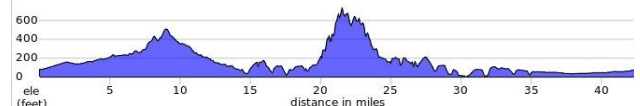

**Coffee Bean/Panera Bread
Corner BISON & MacARTHUR**

R	26.7	BISON (west)	0.6
L	27.3	JAMBOREE	2.1
R	29.4	PCH	1.1
R	30.5	DOVER	0.7
R	31.2	WESTCLIFF	0.3
L	31.5	SANTIAGO / POLARIS	0.6
R	32.1	GALAXY	1.3
R	33.4	SANTIAGO	0.1
R	33.5	IRVINE AVE	1.4
R	34.9	MESA/BIRCH	1.8
L	36.7	VON KARMAN/ TUSTIN RANCH	3.4
R	40.1	WARNER	0.8
L	40.9	HARVARD	0.7
R	41.6	PASEO WESTPARK	0.1
L	41.7	HEARTHSTONE	0.1
R	41.8	IRVINE CENTER DR	0.8
L	42.6	DEERWOOD	END