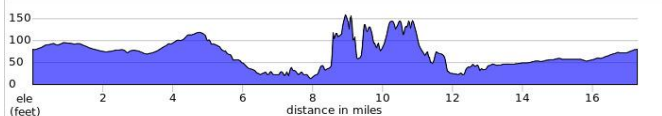

BCI SATURDAY SHORT

	Miles	17 Miles - Rolly	Dist
L	0.0	DEERWOOD	0.7
R	0.7	DEERCREEK	0.0
R	0.7	DEERFIELD	0.1
R	0.8	YALE	0.5
R	1.3	WEST YALE LOOP	2.8
R	4.1	YALE (Over 405 Fwy)	0.9
R	5.0	UNIVERSITY	3.0
L	8.0	Bike Trail past last MacARTHUR BLVD overpass at light - DO A BOX TURN	1.0
L	9.0	BISON	0.1

(Use Crosswalk to Cross MacARTHUR, take sidewalk along Bison)

L	9.1	Driveway by Islands - watch for cars exiting the lot!	0.1

FOOD / REST STOP

Coffee Bean/Panera Bread
Corner BISON & MacARTHUR
NEWPORT BEACH

L	9.2	BISON (east)	0.7
R	9.9	EAST PELTASON / BERKELEY	1.5
L	11.4	HARVARD	4.5
R	15.9	DEERFIELD	0.8
R	16.7	DEER SPRING	0.0
L	16.7	DEERWOOD	0.5
L	17.2	Into Park	END

Report mishaps to crash@bikeirvine.org

QUESTIONS / COMMENTS: rides@bikeirvine.org

SAT18S1

BCI SATURDAY SHORT

	Miles	17 Miles - Rolly	Dist
L	0.0	DEERWOOD	0.7
R	0.7	DEERCREEK	0.0
R	0.7	DEERFIELD	0.1
R	0.8	YALE	0.5
R	1.3	WEST YALE LOOP	2.8
R	4.1	YALE (Over 405 Fwy)	0.9
R	5.0	UNIVERSITY	3.0
L	8.0	Bike Trail past last MacARTHUR BLVD overpass at light - DO A BOX TURN	1.0
L	9.0	BISON	0.1

(Use Crosswalk to Cross MacARTHUR, take sidewalk along Bison)

L	9.1	Driveway by Islands - watch for cars exiting the lot!	0.1

FOOD / REST STOP

Coffee Bean/Panera Bread
Corner BISON & MacARTHUR
NEWPORT BEACH

L	9.2	BISON (east)	0.7
R	9.9	EAST PELTASON / BERKELEY	1.5
L	11.4	HARVARD	4.5
R	15.9	DEERFIELD	0.8
R	16.7	DEER SPRING	0.0
L	16.7	DEERWOOD	0.5
L	17.2	Into Park	END