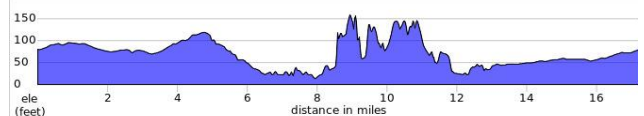

Report mishaps to crash@bikeirvine.org

QUESTIONS / COMMENTS: rides@bikeirvine.org

SAT18S1