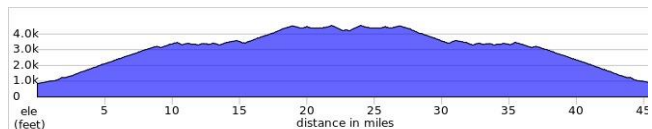

Questions/Comments: rides@bikeirvine.org
Report Mishaps to: crash@bikeirvine.org