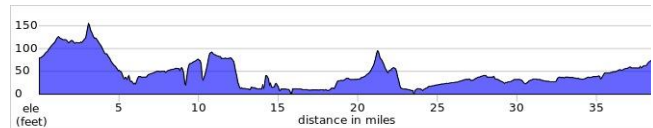

Report mishaps to crash@bikeirvine.org
QUESTIONS / COMMENTS: rides@bikeirvine.org
SUN14M2

BCI SUNDAY - MEDIUM

38 Miles

mostly flat

	Miles		Dist
L	0.0	IRVINE CENTER DR	1.1
R	1.1	JEFFREY	2.0
R	3.1	MICHELSON	3.5
L	6.6	VON KARMAN	0.8
R	7.4	BIRCH / MESA	1.8
L	9.2	IRVINE AVENUE	2.1
L	11.3	DOVER DR	1.4
R	12.7	PCH	7.4
R	20.1	GOLDENWEST	1.1
R	21.2	INTO SEACLIFF VLG SHOPPING AREA	0.2

STARBUCKS (714) 374-3325
GOLDENWEST AND YORKTOWN
HUNTINGTON BEACH

L	21.4	YORKTOWN	3.3
L	24.7	WARD	2.0
R	26.7	SLATER	1.4
R	28.1	Santa Ana River Trail (just past bridge)	1.0
L	29.1	Trail Before 405 Fwy	0.3
R	29.4	SUNFLOWER	3.7
R	33.1	MAIN	2.5
L	35.6	HARVARD	2.1
R	37.7	PASEO WESTPARK	0.2
L	37.9	HEARTHSTONE	0.1
R	38.0	IRVINE CENTER DR	0.7
L	38.7	DEERWOOD	END

Report mishaps to crash@bikeirvine.org
QUESTIONS / COMMENTS: rides@bikeirvine.org
SUN14M2

BCI SUNDAY - LONG

48 Miles

	Miles	MOSTLY FLAT	Dist
L	0.0	IRVINE CENTER DR	2.6
R	2.6	LAGUNA CANYON	9.6
R	12.2	CLIFF DR.	0.1
R	12.3	ROSA BONHEUR	0.1
R	12.4	CYPRESS	0.0
L	12.4	MONTEREY	0.5
L	12.9	HIGH	0.0
R	12.9	HILLCREST	0.6
L	13.5	LEDROIT	0.1
R	13.6	PCH	5.1
L	18.7	MARGUERITE	0.1
R	18.8	BAYSIDE	2.4
L	21.2	PCH	7.8
R	29.0	GOLDENWEST	1.1
R	30.1	INTO SEACLIFF VLG SHOPPING AREA	0.2