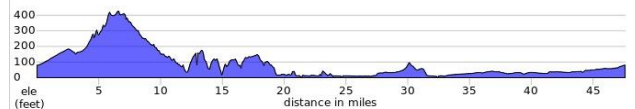

Report mishaps to crash@bikeirvine.org

QUESTIONS / COMMENTS: rides@bikeirvine.org

SUN14L