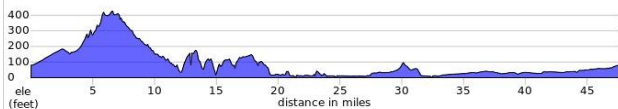

BCI SUNDAY - LONG

48 Miles

	Miles	MOSTLY FLAT	Dist
L	0.0	IRVINE CENTER DR	2.6
R	2.6	LAGUNA CANYON	9.6
R	12.2	CLIFF DR.	0.1
R	12.3	ROSA BONHEUR	0.1
R	12.4	CYPRESS	0.0
L	12.4	MONTEREY	0.5
L	12.9	HIGH	0.0
R	12.9	HILLCREST	0.6
L	13.5	LEDROIT	0.1
R	13.6	PCH	5.1
L	18.7	MARGUERITE	0.1
R	18.8	BAYSIDE	2.4
L	21.2	PCH	7.8
R	29.0	GOLDENWEST	1.1
R	30.1	INTO SEACLIFF VLG SHOPPING AREA	0.2

STARBUCKS (714) 374-3325
GOLDENWEST AND YORKTOWN
HUNTINGTON BEACH

L	30.3	YORKTOWN	3.4
L	33.7	WARD	2.1
R	35.8	SLATER	1.2
R	37.0	Santa Ana River Trail	1.0
L	38.0	TRAIL BEFORE 405 FWY	0.2
R	38.2	SUNFLOWER	3.7
R	41.9	MAIN	2.5
L	44.4	HARVARD	2.1
R	46.5	PASEO WESTPARK	0.1
L	46.6	HEARTHSTONE	0.2
R	46.8	IRVINE CENTER DR	0.7
L	47.5	DEERWOOD	END

Report mishaps to crash@bikeirvine.org

QUESTIONS / COMMENTS: rides@bikeirvine.org

SUN14L

BCI SUNDAY - LONG

48 Miles

	Miles	MOSTLY FLAT	Dist
L	0.0	IRVINE CENTER DR	2.6
R	2.6	LAGUNA CANYON	9.6
R	12.2	CLIFF DR.	0.1
R	12.3	ROSA BONHEUR	0.1
R	12.4	CYPRESS	0.0
L	12.4	MONTEREY	0.5
L	12.9	HIGH	0.0
R	12.9	HILLCREST	0.6
L	13.5	LEDROIT	0.1
R	13.6	PCH	5.1
L	18.7	MARGUERITE	0.1
R	18.8	BAYSIDE	2.4
L	21.2	PCH	7.8
R	29.0	GOLDENWEST	1.1
R	30.1	INTO SEACLIFF VLG SHOPPING AREA	0.2

STARBUCKS (714) 374-3325
GOLDENWEST AND YORKTOWN
HUNTINGTON BEACH

L	30.3	YORKTOWN	3.4
L	33.7	WARD	2.1
R	35.8	SLATER	1.2
R	37.0	Santa Ana River Trail	1.0
L	38.0	TRAIL BEFORE 405 FWY	0.2
R	38.2	SUNFLOWER	3.7
R	41.9	MAIN	2.5
L	44.4	HARVARD	2.1
R	46.5	PASEO WESTPARK	0.1
L	46.6	HEARTHSTONE	0.2
R	46.8	IRVINE CENTER DR	0.7
L	47.5	DEERWOOD	END