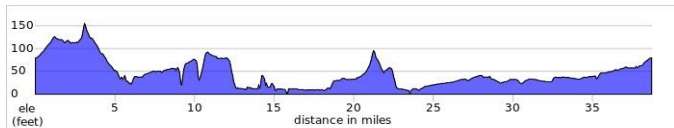

BCI SUNDAY - MEDIUM

38 Miles

mostly flat

	Miles		Dist
L	0.0	IRVINE CENTER DR	1.1
R	1.1	JEFFREY	2.0
R	3.1	MICHELSON	3.5
L	6.6	VON KARMAN	0.8
R	7.4	BIRCH / MESA	1.8
L	9.2	IRVINE AVENUE	2.1
L	11.3	DOVER DR	1.4
R	12.7	PCH	7.4
R	20.1	GOLDENWEST	1.1
R	21.2	INTO SEACLIFF VLG SHOPPING AREA	0.2

STARBUCKS (714) 374-3325
GOLDENWEST AND YORKTOWN
HUNTINGTON BEACH

L	21.4	YORKTOWN	3.3
L	24.7	WARD	2.0
R	26.7	SLATER	1.4
R	28.1	Santa Ana River Trail (just past bridge)	1.0
L	29.1	Trail Before 405 Fwy	0.3
R	29.4	SUNFLOWER	3.7
R	33.1	MAIN	2.5
L	35.6	HARVARD	2.1
R	37.7	PASEO WESTPARK	0.2
L	37.9	HEARTHSTONE	0.1
R	38.0	IRVINE CENTER DR	0.7
L	38.7	DEERWOOD	END