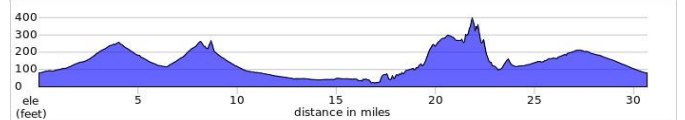

SATURDAY MORNING - MEDIUM

31 Miles

	Miles	ROLLY	Dist
L	0.0	DEERWOOD	0.7
R	0.7	DEERCREEK	0.0
R	0.7	DEERFIELD	0.1
L	0.8	YALE	3.2
L	4.0	MEADOWOOD	0.7
L	4.7	CULVER	0.7
R	5.4	IRVINE BL	1.1
R	6.5	JAMBOREE	1.6
L	8.1	TUSTIN RANCH / VON KARMAN	6.1
L	14.2	ALTON	0.9
R	15.1	HARVARD	2.5
R	17.6	MARQUETTE	0.1

**FOOD / REST STOP
PEET'S COFFEE
UCI**

return to Deerfield Park

	17.7	out on MARQUETTE	0.1
R	17.8	HARVARD	0.1
R	17.9	BERKELEY	0.3
L	18.2	CAMPUS	1.0
R	19.2	TURTLE ROCK	2.7
R	21.9	RIDGELINE	1.4
R	23.3	UNIVERSITY/JEFFREY	0.3
R	23.6	STRAWBERRY FARM - ON TO UNIVERSITY TRAIL	0.6
R	24.2	BRIDGE OVER 405	0.2
R	24.4	FREEWAY TRAIL	1.0
R	25.4	ALTON	1.3
L	26.7	PACIFICA	0.1
R	26.8	GATEWAY	0.3
L	27.1	IRVINE CTR DR	3.4
R	30.5	DEERWOOD	END