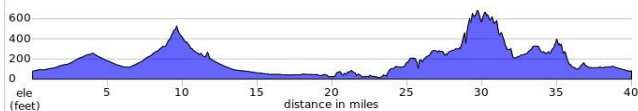

SATURDAY MORNING - LONG
40 Miles

	Miles		Dist
L	0.0	DEERWOOD	0.7
R	0.7	DEERCREEK	0.0
R	0.7	DEERFIELD	0.1
L	0.8	YALE	3.2
L	4.0	MEADOWOOD	0.7
L	4.7	CULVER	0.7
R	5.4	IRVINE BL	1.1
R	6.5	JAMBOREE	3.2
L	9.7	PIONEER	1.5
L	11.2	PIONEER WAY	0.2
R	11.4	TUSTIN RANCH / VON KARMAN	5.8
L	17.2	ALTON	0.9
R	18.1	HARVARD	2.5
R	20.6	MARQUETTE	0.1

PEET'S COFFEE
UCI
return to Deerfield Park

	20.7	out on MARQUETTE	0.1
R	20.8	HARVARD	0.1
R	20.9	BERKELEY	0.3
R	21.2	CAMPUS	0.8
L	22.0	UNIVERSITY / EASTBLUFF / FORD / BONITA CANYON	4.0
R	26.0	MESA VIEW	0.1
L	26.1	FORD	0.3
R	26.4	SAN MIGUEL	1.4
L	27.8	SAN JOAQUIN HILLS	2.5
L	30.3	NEWPORT COAST	1.9
R	32.2	BONITA CANYON	0.5
R	32.7	SHADY CANYON	1.6
L	34.3	SUNNYHILL	0.1
R	34.4	TURTLE ROCK	0.6
R	35.0	RIDGELINE	1.4
R	36.4	UNIVERSITY / JEFFREY	2.3
L	38.7	IRVINE CENTER DR	1.1
R	39.8	DEERWOOD	END

Questions/Comments: rides@bikeirvine.org
Report mishaps to crash@bikeirvine.org
SAT05L2

SATURDAY MORNING - LONG
40 Miles

	Miles		Dist
L	0.0	DEERWOOD	0.7
R	0.7	DEERCREEK	0.0
R	0.7	DEERFIELD	0.1
L	0.8	YALE	3.2
L	4.0	MEADOWOOD	0.7
L	4.7	CULVER	0.7
R	5.4	IRVINE BL	1.1
R	6.5	JAMBOREE	3.2
L	9.7	PIONEER	1.5
L	11.2	PIONEER WAY	0.2
R	11.4	TUSTIN RANCH / VON KARMAN	5.8
L	17.2	ALTON	0.9
R	18.1	HARVARD	2.5
R	20.6	MARQUETTE	0.1

PEET'S COFFEE
UCI
return to Deerfield Park

	20.7	out on MARQUETTE	0.1
R	20.8	HARVARD	0.1
R	20.9	BERKELEY	0.3
R	21.2	CAMPUS	0.8
L	22.0	UNIVERSITY / EASTBLUFF / FORD / BONITA CANYON	4.0
R	26.0	MESA VIEW	0.1
L	26.1	FORD	0.3
R	26.4	SAN MIGUEL	1.4
L	27.8	SAN JOAQUIN HILLS	2.5
L	30.3	NEWPORT COAST	1.9
R	32.2	BONITA CANYON	0.5
R	32.7	SHADY CANYON	1.6
L	34.3	SUNNYHILL	0.1
R	34.4	TURTLE ROCK	0.6
R	35.0	RIDGELINE	1.4
R	36.4	UNIVERSITY / JEFFREY	2.3
L	38.7	IRVINE CENTER DR	1.1
R	39.8	DEERWOOD	END