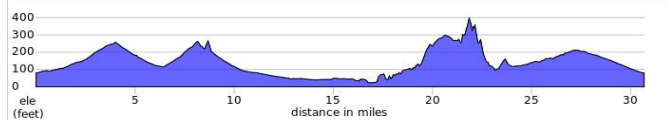

SAT05S1

SATURDAY MORNING - MEDIUM

31 Miles

	Miles	ROLLY	Dist
L	0.0	DEERWOOD	0.7
R	0.7	DEERCREEK	0.0
R	0.7	DEERFIELD	0.1
L	0.8	YALE	3.2
L	4.0	MEADOWOOD	0.7
L	4.7	CULVER	0.7
R	5.4	IRVINE BL	1.1
R	6.5	JAMBOREE	1.6
L	8.1	TUSTIN RANCH / VON KARMAN	6.1
L	14.2	ALTON	0.9
R	15.1	HARVARD	2.5
R	17.6	MARQUETTE	0.1

**FOOD / REST STOP
PEET'S COFFEE
UCI**

return to Deerfield Park

	17.7	out on MARQUETTE	0.1
R	17.8	HARVARD	0.1
R	17.9	BERKELEY	0.3
L	18.2	CAMPUS	1.0
R	19.2	TURTLE ROCK	2.7
R	21.9	RIDGELINE	1.4
R	23.3	UNIVERSITY/JEFFREY	0.3
R	23.6	STRAWBERRY FARM - ON TO UNIVERSITY TRAIL	0.6
R	24.2	BRIDGE OVER 405	0.2
R	24.4	FREEWAY TRAIL	1.0
R	25.4	ALTON	1.3
L	26.7	PACIFICA	0.1
R	26.8	GATEWAY	0.3
L	27.1	IRVINE CTR DR	3.4
R	30.5	DEERWOOD	END

SATURDAY MORNING - MEDIUM

31 Miles

	Miles	ROLLY	Dist
L	0.0	DEERWOOD	0.7
R	0.7	DEERCREEK	0.0
R	0.7	DEERFIELD	0.1
L	0.8	YALE	3.2
L	4.0	MEADOWOOD	0.7
L	4.7	CULVER	0.7
R	5.4	IRVINE BL	1.1
R	6.5	JAMBOREE	1.6
L	8.1	TUSTIN RANCH / VON KARMAN	6.1
L	14.2	ALTON	0.9
R	15.1	HARVARD	2.5
R	17.6	MARQUETTE	0.1