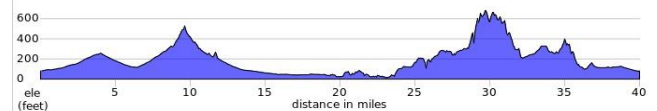

Questions/Comments: rides@bikeirvine.org
Report mishaps to crash@bikeirvine.org
SAT05L2